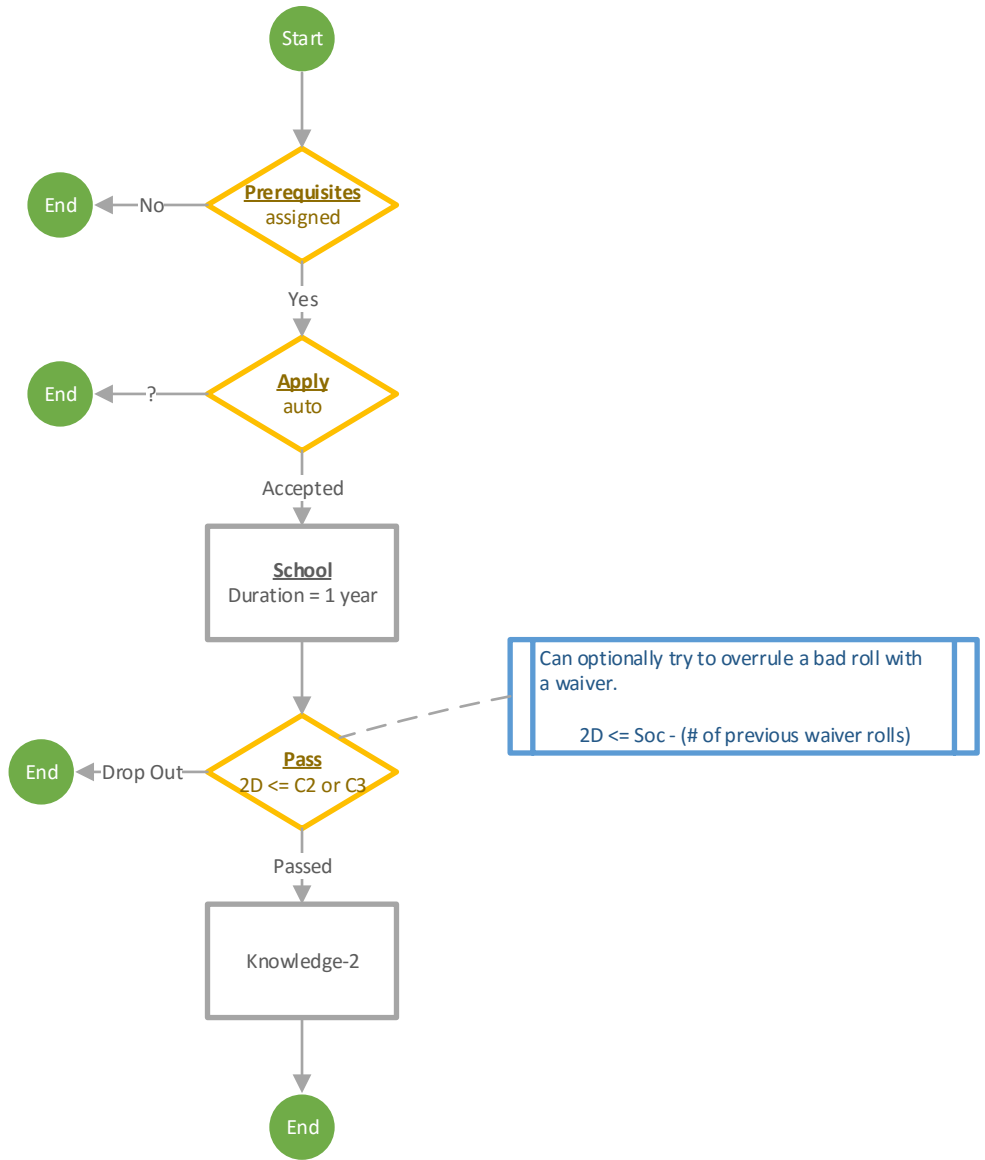

Gunner (Knowledges Only)

- Bay Wpns
- Ortilery
- Screens
- Spines
- Turrets

Pilot (Knowledges Only)

- Pilot-ACS
- Pilot-BCS

Animals (Knowledges Only)

- Trainer

Seafarer (Knowledges Only)

- Grav

Hvy Wpns (Knowledges Only)

- WMD

Can optionally try to overrule a bad roll with a waiver.
2D <= Soc - (# of previous waiver rolls)